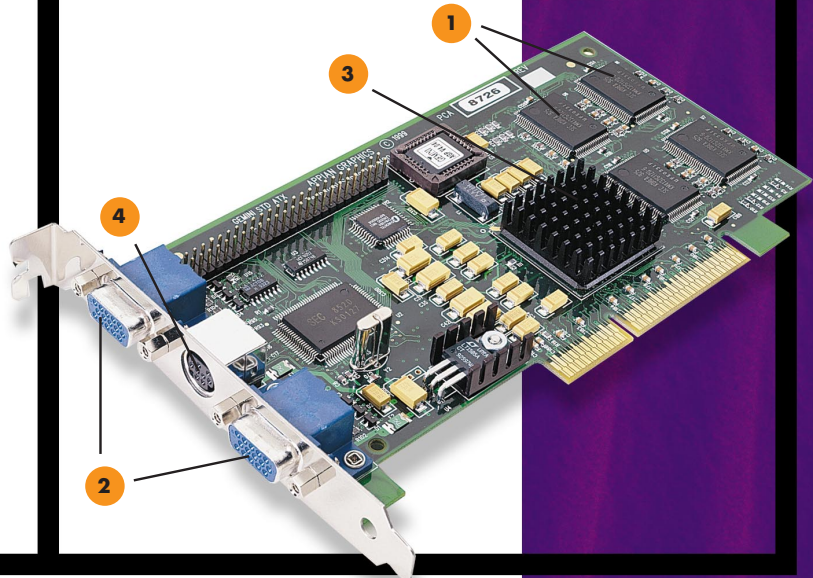

APPIAN GEMINI™

DUAL MONITOR GRAPHICS ACCELERATION

- 1 16MB SGRAM
- 2 Dual monitor output from one AGP (NLX or ATX form factor) or PCI slot
- 3 High performance graphics acceleration
- 4 Optional video input capability
- 5 DVI version available for digital display support (not shown)

Big ideas need room.

The Appian Gemini™ dual monitor card is for the PC user who needs a high-performance solution at a competitive price. With more room to spread out, you have better access to information and the key to greater productivity.

Plenty of power from one slot.

Appian Gemini is a single-slot graphics card with 16MB SGRAM. Gemini uses one S3 Savage/MX graphics controller for dual monitor output and accelerated 2D graphics.

Enhanced display functions.

The optional Appian TV Tuner provides a complete video overlay solution, including the ability to select and display real-time video or TV channels on your monitor.

Full Windows® compatibility.

The Gemini is fully compatible with Windows 98/NT® 4.0 and Windows 2000.